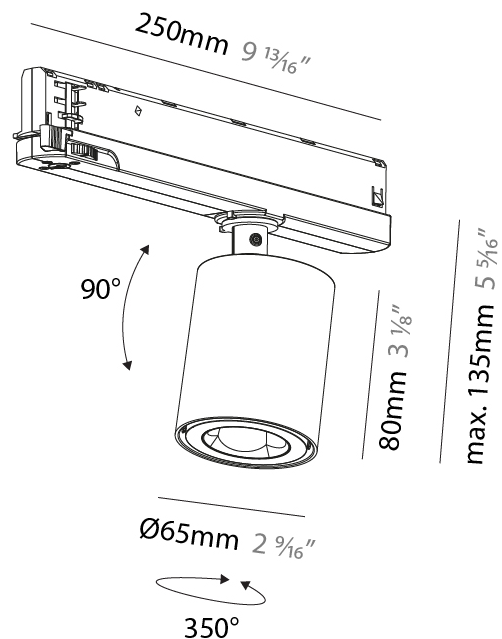

1. To build a product code in our configurator select the specify button on the base model # product page
2. To build a manual product code on this datasheet choose from the options listed below in blue font and add the suffix to the base model #

GENERAL

Series: Oiko Pro In
Brand: Prolicht
Division: Architectural
Mounting Type: Track
Mounting Location: Ceiling
Subcategory: Spots

PHYSICAL

Shape: Cylinder
Diameter (mm): 65
Diameter (in): 2 9/16
Length (mm): 250
Length (in): 9 13/16
Height (mm): 80
Height (in): 3 1/8
Max. Overall Height (mm): 135
Max. Overall Height (in): 5 5/16
Light Distribution: Adjustable / Direct
Fixture Finish: SSR / BKV / CWI / CRY / HAB / UFT / ITA / RUA / FTG / MYG / LOD / PUS / FRO / FUP / KIA / POP / BLS / SPG / MEY / GOH / GUM / CHC / COM / ABZ / JAG / OBR / MOS / ROR
Holder Finish: WHI / BLK
Fixture Material: Aluminum

ELECTRICAL

Lamp Type: LED
Input Wattage (W): 19
Total Output Wattage (W): 17.3
Dimming: Non-Dimmable / 0-10V Dimming
Driver Included: Yes
Driver Location: Integrated
Driver Type: Constant Current - 120Vac
Driver Class: Class 2
Input Voltage (V): 120

LED

Number of LEDs: 1
Color Temperature (°K): 2700 / 3000 / 3500 / 4000
Max. Delivered Lumen (lm): 1278 / 1377 / 1432 / 1461
Nominal Lumen (lm): 1668 / 1797 / 1869 / 1907
CRI: >90 CRI
Lamp Life (hrs): 50000

OPTICAL

Reflector: 14

RATINGS AND CERTIFICATIONS

Certified By: CSA Certified to UL and CSA Standards
IP rating: IP20