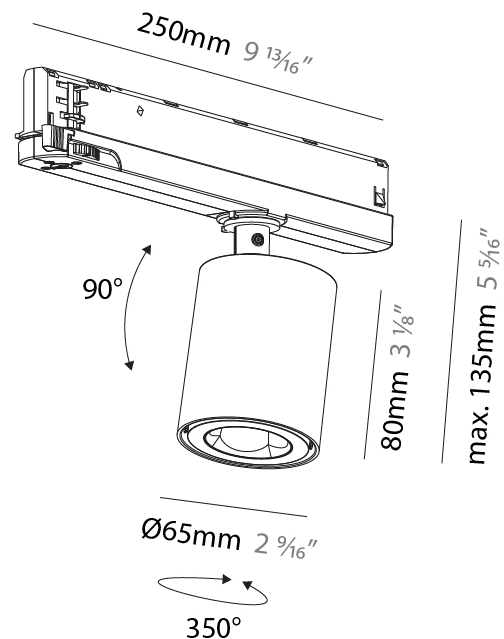

1. To build a product code in our configurator select the specify button on the base model # product page
2. To build a manual product code on this datasheet choose from the options listed below in blue font and add the suffix to the base model #

GENERAL

Series: Oiko Pro In
Brand: Prolicht
Division: Architectural
Mounting Type: Track
Mounting Location: Ceiling
Subcategory: Spots

PHYSICAL

Shape: Cylinder
Diameter (mm): 65
Diameter (in): 2 9/16
Length (mm): 250
Length (in): 9 13/16
Height (mm): 80
Height (in): 3 1/8
Max. Overall Height (mm): 135
Max. Overall Height (in): 5 5/16
Light Distribution: Adjustable / Direct
Fixture Finish: SSR / BKV / CWI / CRY / HAB / UFT / ITA / RUA / FTG / MYG / LOD / PUS / FRO / FUP / KIA / POP / BLS / SPG / MEY / GOH / GUM / CHC / COM / ABZ / JAG / OBR / MOS / ROR
Holder Finish: WHI / BLK
Fixture Material: Aluminum

ELECTRICAL

Lamp Type: LED
Input Wattage (W): 19
Total Output Wattage (W): 17.3
Dimming: Non-Dimmable / 0-10V Dimming
Driver Included: Yes
Driver Location: Integrated
Driver Type: Constant Current - 120Vac
Driver Class: Class 2
Input Voltage (V): 120

LED

Number of LEDs: 1
Color Temperature (°K): 2700 / 3000 / 3500 / 4000
Max. Delivered Lumen (lm): 1699 / 1829 / 1893 / 1932
Nominal Lumen (lm): 1905 / 2050 / 2123 / 2166
CRI: >90 CRI
Lamp Life (hrs): 50000

OPTICAL

Reflector: 60

RATINGS AND CERTIFICATIONS

Certified By: CSA Certified to UL and CSA Standards
IP rating: IP20