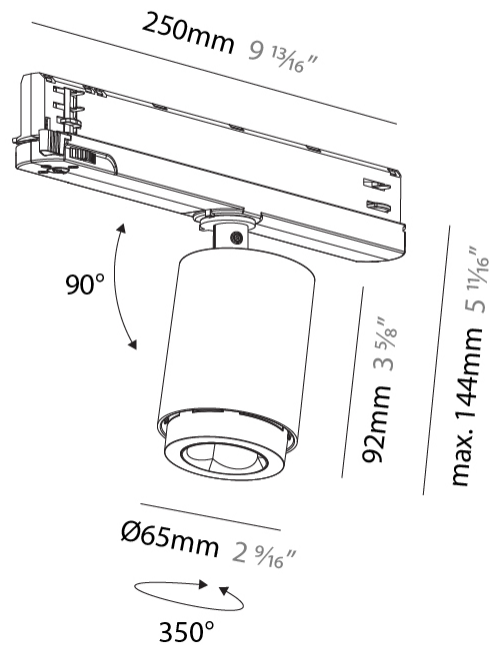

1. To build a product code in our configurator select the specify button on the base model # product page
2. To build a manual product code on this datasheet choose from the options listed below in blue font and add the suffix to the base model #

GENERAL

Series: Oiko Pro In
Brand: Prolicht
Division: Architectural
Mounting Type: Track
Mounting Location: Ceiling
Subcategory: Spots

PHYSICAL

Shape: Cylinder
Diameter (mm): 65
Diameter (in): 2 ⁹/₁₆
Length (mm): 250
Length (in): 9 ¹³/₁₆
Height (mm): 92
Height (in): 3 ⁵/₈
Max. Overall Height (mm): 144
Max. Overall Height (in): 5 ¹¹/₁₆
Light Distribution: Adjustable / Direct
Fixture Finish: SSR / BKV / CWI / CRY / HAB / UFT / ITA / RUA / FTG / MYG / LOD / PUS / FRO / FUP / KIA / POP / BLS / SPG / MEY / GOH / GUM / CHC / COM / ABZ / JAG / OBR / MOS / ROR
Holder Finish: WHI / BLK
Fixture Material: Aluminum

ELECTRICAL

Lamp Type: LED
Input Wattage (W): 19
Total Output Wattage (W): 17.3
Dimming: Non-Dimmable / 0-10V Dimming
Driver Included: Yes
Driver Location: Integrated
Driver Type: Constant Current - 120Vac
Input Voltage (V): 120

LED

Number of LEDs: 1
Color Temperature (*K): 2700 / 3000 / 3500 / 4000
Max. Delivered Lumen (lm): 1410 / 1517 / 1571 / 1603
Nominal Lumen (lm): 1905 / 2050 / 2123 / 2166
CRI: >90 CRI
Lamp Life (hrs): 50000

OPTICAL

Reflector°: 34

RATINGS AND CERTIFICATIONS

Certified By: CSA Certified to UL and CSA Standards
IP rating: IP20