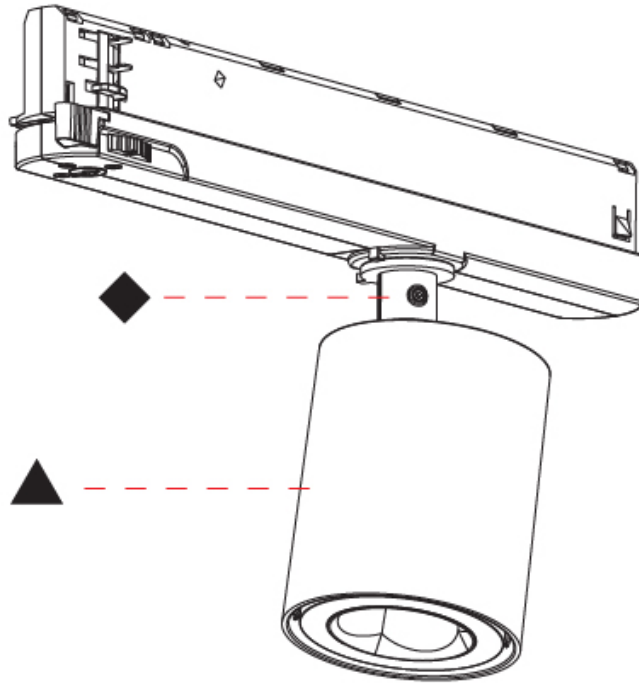

OIKO PRO IN TRACK

A3T204-

PROJECT _____

TYPE _____

SPECIFIER _____

QUANTITY _____

DATE _____

A