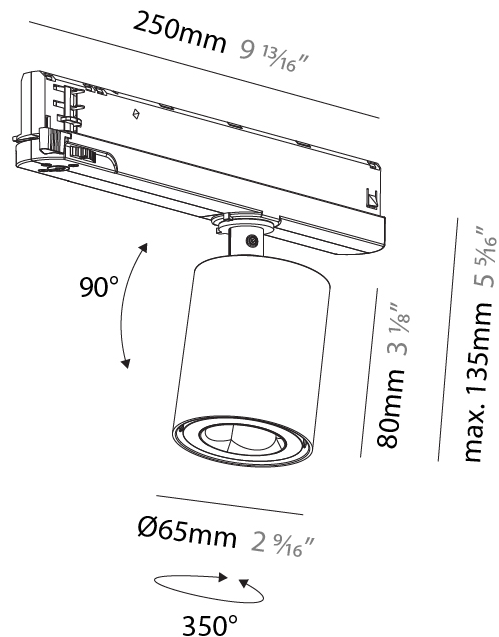

1. To build a product code in our configurator select the specify button on the base model # product page
2. To build a manual product code on this datasheet choose from the options listed below in blue font and add the suffix to the base model #

GENERAL

Series: Oiko Pro In
Brand: Prolicht
Division: Architectural
Mounting Type: Track
Mounting Location: Ceiling
Subcategory: Spots

PHYSICAL

Shape: Cylinder
Diameter (mm): 65
Diameter (in): 2 9/16
Length (mm): 250
Length (in): 9 13/16
Height (mm): 80
Height (in): 3 1/8
Max. Overall Height (mm): 135
Max. Overall Height (in): 5 5/16
Light Distribution: Adjustable / Direct
Fixture Finish: SSR / BKV / CWI / CRY / HAB / UFT / ITA / RUA / FTG / MYG / LOD / PUS / FRO / FUP / KIA / POP / BLS / SPG / MEY / GOH / GUM / CHC / COM / ABZ / JAG / OBR / MOS / ROR
Holder Finish: WHI / BLK
Fixture Material: Aluminum

ELECTRICAL

Lamp Type: LED
Input Wattage (W): 19
Total Output Wattage (W): 17.3
Dimming: Non-Dimmable / 0-10V Dimming
Driver Included: Yes
Driver Location: Integrated
Driver Type: Constant Current - 120Vac
Driver Class: Class 2
Input Voltage (V): 120

LED

Number of LEDs: 1
Color Temperature (°K): 2700 / 3000 / 3500 / 4000
Max. Delivered Lumen (lm): 1547 / 1665 / 1724 / 1759
Nominal Lumen (lm): 1905 / 2050 / 2123 / 2166
CRI: >90 CRI
Lamp Life (hrs): 50000

OPTICAL

Reflector: 50

RATINGS AND CERTIFICATIONS

Certified By: CSA Certified to UL and CSA Standards
IP rating: IP20