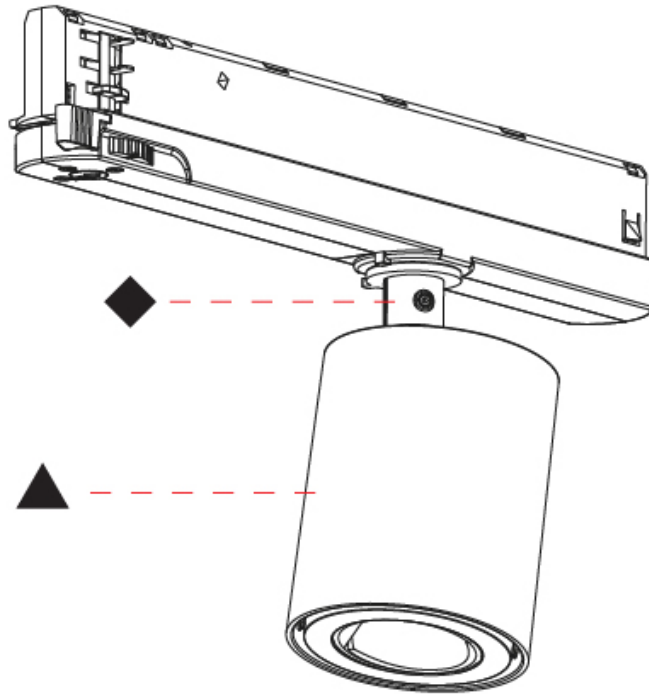

OIKO PRO IN TRACK

A3T206-

PROJECT _____

TYPE _____

SPECIFIER _____

QUANTITY _____

DATE _____

A